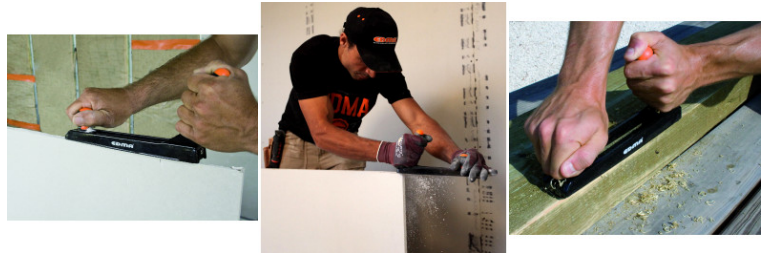

TILER

DRYWALLER

HOUSE PAINTER

MASON

FACADE INSTALLER

ROOFER

FLOORING INSTALLER

LANDSCAPER

## VARIO RAP - Plane for plasterboards & wood

3 adjustable working positions.  
Replaceable rasps.