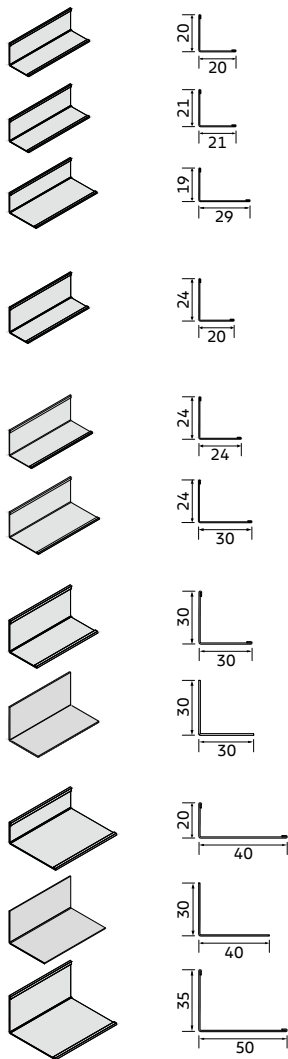

Application areas

- All ceilings - Perimeters

Physical data

- Material: steel
- Surface finish: baked polyester paint
- Colour: all products standard in DONN® White
- Other standard colours available on popular items

DONN® Perimeter Trims

L-trims

Item reference	Dimensions (mm)		Content/carton		Weight/carton kg	Cartons/pallet
	Length	Thickness	pcs	lm		
MIE20205W ^[1]	3000	0.475	40	120	22.1	60
MIE2121W ^{[1][2]}	3000	0.475	25	75	14.0	80
MIE1929W	3000	0.475	40	120	24.4	60
MIE2024W ^[2]	3000	0.475	40	120	23.5	60
MIE2024KB ^[A]	3000	0.475	40	120	26.1	60
MI2024W	3000	0.475	40	120	23.5	60
MI2424W	3000	0.475	20	60	11.3	60
MIE2430W	3000	0.475	30	90	26.6	60
MIE3030W ^{[1][2]}	3000	0.475	30	90	25.2	40
M3030X ^[3]	3000	0.600	20	60	19.5	60
MI31W	3000	1.000	12	36	18.0	50
MI4020W	3000	0.700	20	60	21.0	60
MI4030W	3000	0.700	20	60	24.0	60
MI5035W	3000	0.700	16	48	23.1	60

Available in [1] Matt Black [2] Metal 06 [3] galvanized. Special colours on request.
[A] Corrosion resistant version.

DONN® Perimeter Trims

W-trims

Item reference	Dimensions (mm)		Content/carton		Weight/carton kg	Cartons/ pallet
	Length	Thickness	pcs	lm		
MS10HD	3000	0.65	20	60	32.1	40
MS15W ^{[2][4]}	3000	0.475	30	90	23.2	48
MS14W	3000	0.700	15	45	19.5	56
MSG14W ^[B]	3000	0.700	15	45	19.0	48

Available in [1] Matt Black. Special colours on request.

DONN® Perimeter Trims

Accessories

Item reference	Content/carton	Weight/carton	Description
	pcs	kg	
JS16 WH	100	1.0	Perimeter L Inner Corner 20 mm or 21 mm White
JS14 WH	100	1.0	Perimeter L Outer Corner 20 mm or 21 mm White
JS20 WH	100	3.0	Perimeter W Inner Corner 20x20x20 White
JS22 WH	100	3.0	Perimeter W Outer Corner 20x20x20 White
JS28 WH	100	3.0	Perimeter W Inner Corner 15x8x15 White
JS24 WH	100	3.0	Perimeter W Outer Corner 15x8x15 White