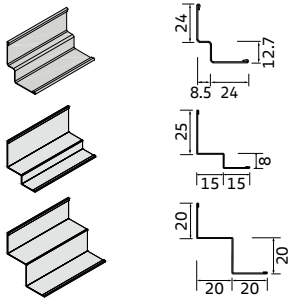

DONN® Perimeter Trims

L-trims

Item reference	Dimensions (mm)		Content/carton		Weight/carton kg	Cartons/pallet
	Length	Thickness	pcs	lm		
MIE20205W ^[1]	3000	0.475	40	120	22.1	60
MIE2121W ^{[1][2]}	3000	0.475	25	75	14.0	80
MIE1929W	3000	0.475	40	120	24.4	60
MIE2024W ^[2]	3000	0.475	40	120	23.5	60
MIE2024KB ^[A]	3000	0.475	40	120	26.1	60
MI2024W	3000	0.475	40	120	23.5	60
MI2424W	3000	0.475	20	60	11.3	60
MIE2430W	3000	0.475	30	90	26.6	60
MIE3030W ^{[1][2]}	3000	0.475	30	90	25.2	40
M3030X ^[3]	3000	0.600	20	60	19.5	60
MI31W	3000	1.000	12	36	18.0	50
MI4020W	3000	0.700	20	60	21.0	60
MI4030W	3000	0.700	20	60	24.0	60
MI5035W	3000	0.700	16	48	23.1	60

Available in [1] Matt Black [2] Metal 06 [3] galvanized. Special colours on request.
[A] Corrosion resistant version.

DONN® Perimeter Trims

W-trims

Item reference	Dimensions (mm)		Content/carton		Weight/carton kg	Cartons/ pallet
	Length	Thickness	pcs	lm		
MS10HD	3000	0.65	20	60	32.1	40
MS15W ^{[2][4]}	3000	0.475	30	90	23.2	48
MS14W	3000	0.700	15	45	19.5	56
MSG14W ^[B]	3000	0.700	15	45	19.0	48

Available in [2] Metal 06 [4] RAL 9010. Special colours on request.
[B] Slotted for air circulation.

DONN® Perimeter Trims

C-trims

Item reference	Dimensions (mm)		Content/carton		Weight/carton kg	Cartons/ pallet
	Length	Thickness	pcs	lm		
MUS8W	3000	0.475	50	150	35.5	24
MUS225W ^[4]	3000	0.475	30	90	27.5	24
MUS225WKB ^[A]	3000	0.475	30	90	28.0	24