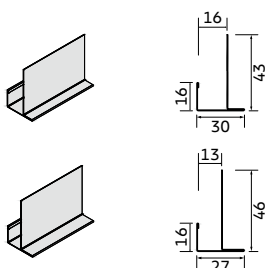

DONN® Perimeter Trims

F-trims

Item reference	Dimensions (mm)		Content/carton		Weight/carton kg	Cartons/ pallet
	Length	Thickness	pcs	lm		
MF10W	3000	0.475	20	60	25.6	24
MF8W^[1]	3000	0.475	20	60	25.6	24

Available in [1] Matt Black. Special colours on request.