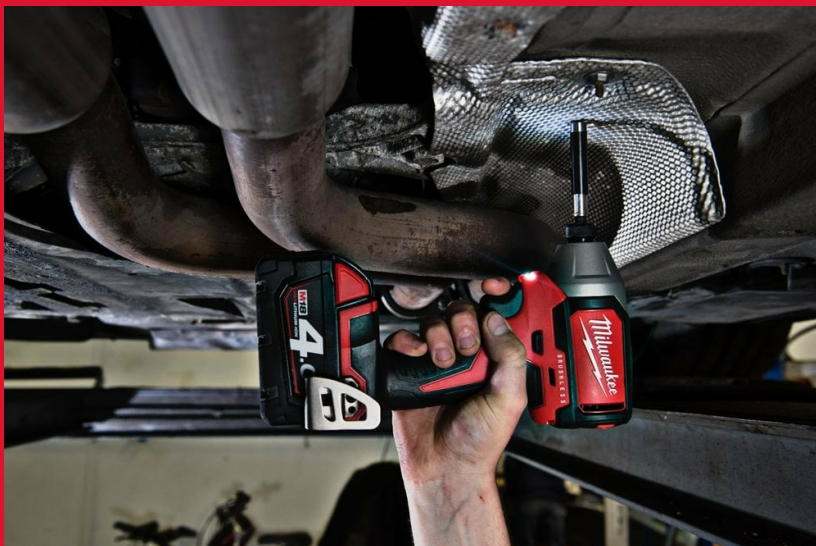

## SHOCKWAVE™ IMPACT DUTY DRIVE GUIDE CASSETTES

- Slimline pocket design.
- Drive guide bit holder with extendable sleeve to hold long screws secure. Up to 110 mm total length.
- Front loading screwdriver handle.
- Metal wire stripper for  $\varnothing$  0.75 / 1.0 / 1.5 / 2.5 mm<sup>2</sup>.
- Wire loop maker up to 5 mm<sup>2</sup>.