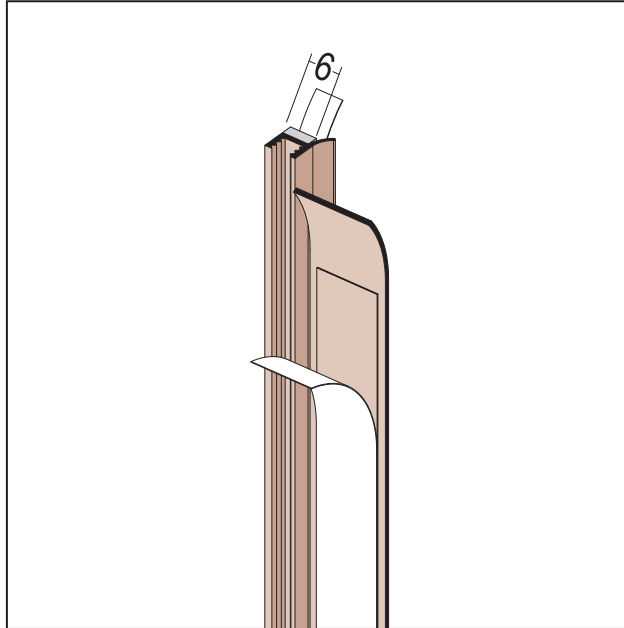

PRODUCT DATA SHEET

Frameseal bead with protecting lip

6 mm

Item no. 37111

Status: 05.02.2025 | 12:02

Designation	Frameseal bead with protecting lip 6 mm
Description	Self-adhesive, white PVC window frame sealing bead with a profile width of 6 mm, for interior and exterior plasters, including protective lip and detachable adhesive tab for coverage foil. Test-certified resistance to air, wind and heavy rain. Creates visually and technically perfect soffit connections. Window frame sealing beads cannot be extended by striking. Can be applied to substrates with a lightness coefficient greater than 20.
Product area	Internal plastering
Product category	Soffit profiles
Plaster thickness	6 mm
Material	Rigid PVC with soft PVC
Product length	260 cm
Product width	6 mm
Air and component temperature	+5° bis +40°C
Productcolor	10, white
Appearance	Self-adhesive, closed-cell foam tape.
Underground	Bonding areas must be even, dry (note possible condensation), free of frost, dust, grease, solid and load-bearing. An adhesive test indicates whether the substrate is suitable for bonding or whether special measures (e.g. cleaning) are required.
Treatment	Maximum installation length of 260 cm due to possible linear expansion. For underground with lightness value greater than 20.
Packaging Unit	30 PCS / 120 BOX
Storage	Store profiles dry, frost-free, horizontally and flat in the box. Do not store or transport profiles which are twisted or bent. Protect cartons and/or profiles from excessive heat and direct sunlight. To remove the profiles, open the carton over its entire length.
Impermeability to driving rain	bis 1050 Pa
Movement according to VDPM leaflet/SAF guideline	Klasse C
product line	Standard
Test report	Geprüfte Luft-, Wind- und Schlagregendichtheit, geprüfte Bewegungsaufnahme. Die jeweils aktuellen Prüfberichte stehen auf www.protektor.de zum Download bereit.